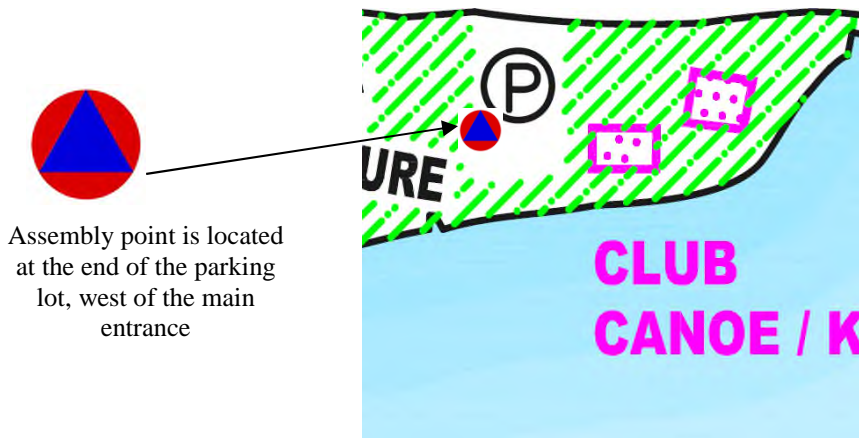

Pointe-Claire Canoe Kayak Club Evacuation Procedure

Below you will find the procedures in the event of a major evacuation. Please take the time to familiarize yourselves with the designated meeting point that has been established at the club. In order for the city to provide a safe environment for all, we would need the cooperation of all the users of our facility to be aware of the procedures that have been set forth in the case of such an emergency.

Evacuation Point

The Evacuation point at the canoe club is located in the South-West side of the parking lot. (Where the trailers are normally parked).

What to do in case of an evacuation:

- Remain Calm
- Follow the directions from the nearest employee
- Leave all belongings