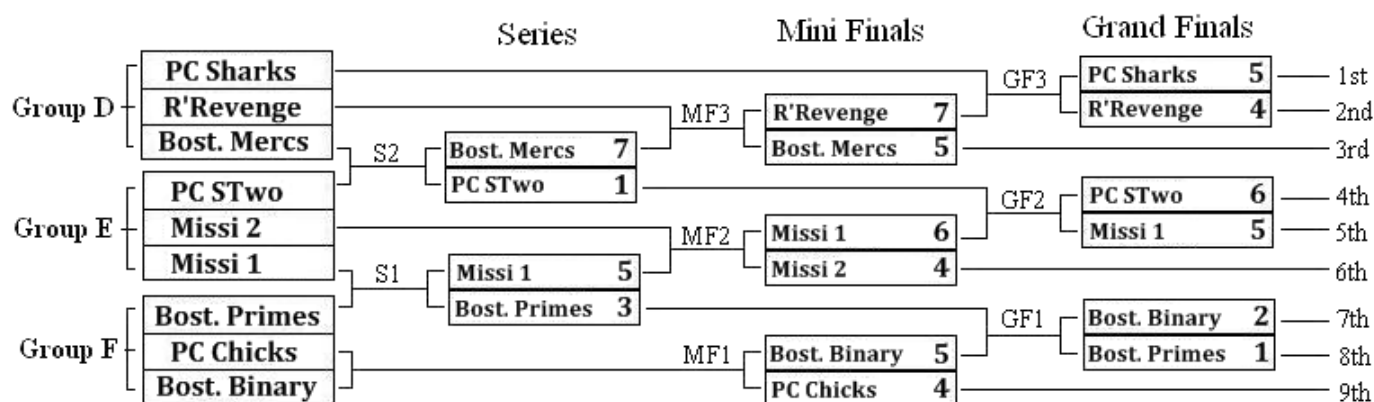

Playoffs

MATCH	TIME	Group	TEAM 1		TEAM 2			
30	08:21	MF1	PC Chicks	4	5	Boston Binary	9th	
31	08:43	S1	Missi 1	5	3	Boston Primes	Series	
32	09:05	S2	Boston Mercs	7	1	PC Stwo	Series	
34	09:54	MF2	Missi 2	4	6	Missi 1	6th	
35	10:16	MF3	R'Revenge	7	5	Boston Mercs	3rd	
36	10:53	GF1	Boston Primes	1	2	Boston Binary	7th	Golden Goal
37	11:15	GF2	PC STwo	6	5	Missi 1	4th	2nd Golden Goal
38	11:37	GF3	PC Sharks	5	4	R'Revenge	Grand final	

Playoffs advancement diagram:

Final ranking and stats

	<u>Ranking</u>	<u>GP</u>	<u>Wins</u>	<u>Draws</u>	<u>Losses</u>	<u>Goals for</u>	<u>Goals against</u>
1	PC Sharks	7	6	1	0	42	12
2	R'Revenge	8	5	2	1	51	18
3	Boston Mercs	8	5	1	2	45	19
4	PC STwo	8	3	2	3	25	40
5	Missi 1	9	4	1	4	34	39
6	Missi 2	7	3	0	4	25	31
7	Boston Binary	8	2	1	5	17	35
8	Boston Primes	8	1	2	5	19	34
9	PC Chicks	7	1	0	6	11	41